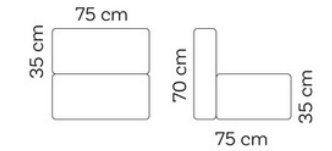

Weight	6,5 kg
--------	--------

Dotty Small

Materials
 Upholster: 100% Polypropylene
 Filling: Upcycled quick dry foam

Weight	9 kg
--------	------

Dotty Medium

Materials
 Upholster: 100% Polypropylene
 Filling: Upcycled quick dry foam