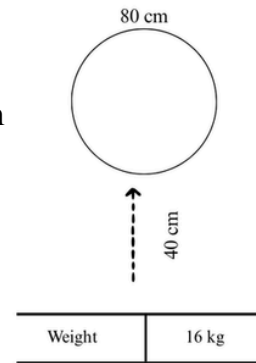

Dolly round

Materials
Upholster: 100% Polypropylene
Filling: Upcycled quick-dry foam