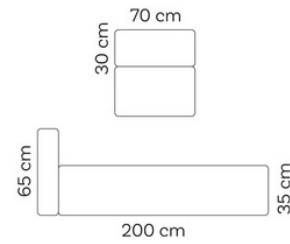

Weight	15,5 kg
--------	---------

Dotty Club Corner Extra Large

Materials
 Upholster: 100% Polypropylene
 Filling: Upcycled quick dry foam

Weight	16 kg
--------	-------

Dotty Long Chair

Materials

Upholster: 100% Polypropylene
Filling: Upcycled quick dry foam