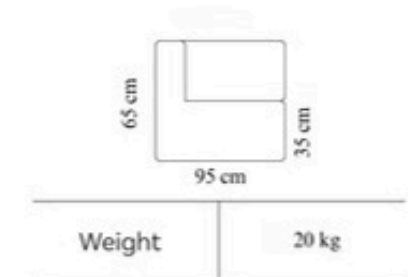

Silky Corner Seat

Materials

Upholster: 100% Polypropylene
Filling: Upcycled quick dry foam