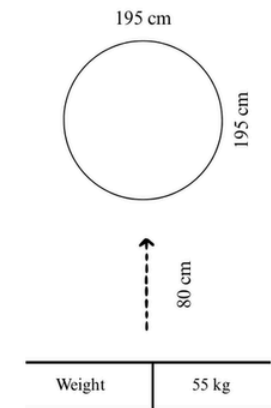

Dolly Daybed

Materials
Upholster: 100% Polypropylene
Filling: Upcycled quick dry foam