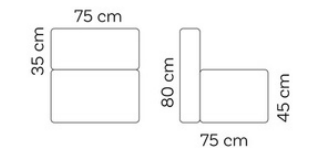

Weight	12,5 kg
--------	---------

Dotty Club Corner Medium

Materials
 Upholster: 100% Polypropylene
 Filling: Upcycled quick dry foam

Weight	14,5 kg
--------	---------

Dotty Extra Large

Materials
 Upholster: 100% Polypropylene
 Filling: Upcycled quick dry foam