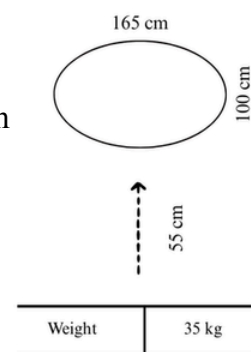

Dolly Twin Seat

Materials
Upholster: 100% Polypropylene
Filling: Upcycled quick dry foam