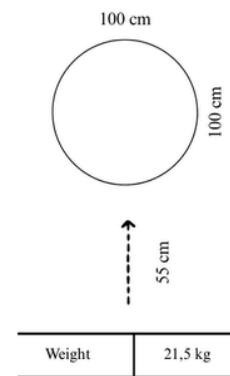

Dolly Club Seat

Materials
Upholster: 100% Polypropylene
Filling: Upcycled quick dry foam