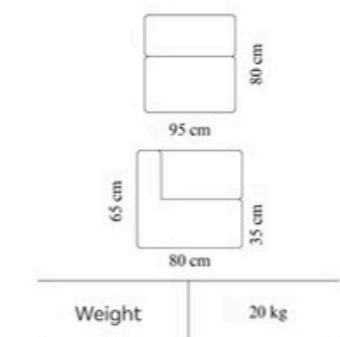

Silky Club Seat

Materials

Upholster: 100% Polypropylene
Filling: Upcycled quick dry foam