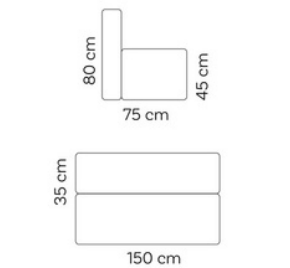

Weight	28,5 kg