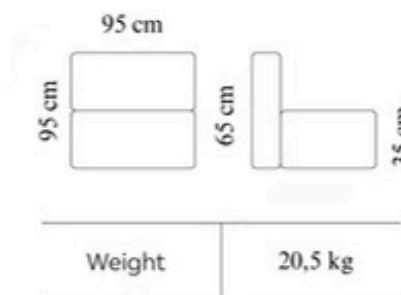

Silky Single Seat

Materials

Upholster: 100% Polypropylene
Filling: Upcycled quick dry foam