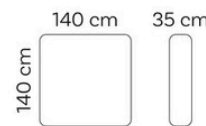

Weight 	14,4 kg
Weight 	23 kg

Dotty Love Seat

Materials

Upholster: 100% Polypropylene
Filling: Upcycled quick dry foam

Weight	28,5 kg
--------	---------

Dotty Big Roof

Materials

Upholster: 100% Polypropylene
Filling: Upcycled quick dry foam

Colors

- Natural

Size

- 74,5cm x 74,5 cm x 10 cm

Table Small	
Weight	9,5 kg

Teak Cube Table

Materials

100% teak