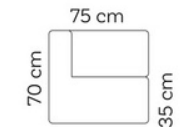

Weight	14,5 kg