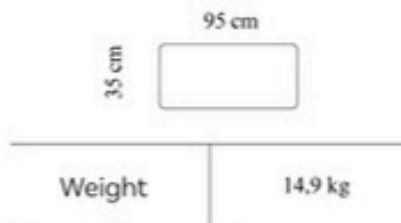

Silky Square

Materials

Upholster: 100% Polypropylene
Filling: Upcycled quick dry foam

Silky Long Chair

Materials

Upholster: 100% Polypropylene
Filling: Upcycled quick dry foam