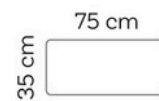

Explore the collection

Dotty Round Ø 50 cm

Materials
Upholster: 100% Polypropylene
Filling: Upcycled quick dry foam

Weight	4,7 kg

Dotty Round Ø 70 cm

Materials
Upholster: 100% Polypropylene
Filling: Upcycled quick dry foam

Weight	6,5 kg

Dotty Small

Materials
Upholster: 100% Polypropylene
Filling: Upcycled quick dry foam

Weight	9 kg

Dotty Medium

Materials
Upholster: 100% Polypropylene
Filling: Upcycled quick dry foam

Weight	12,5 kg

Dotty Club Corner Medium

Materials
Upholster: 100% Polypropylene
Filling: Upcycled quick dry foam

Weight	14,5 kg

Dotty Extra Large

Materials
Upholster: 100% Polypropylene
Filling: Upcycled quick dry foam

Weight	15,5 kg

Dotty Club Corner Extra Large

Materials
Upholster: 100% Polypropylene
Filling: Upcycled quick dry foam

Weight	16 kg