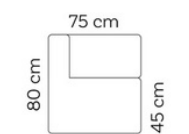

Weight	16 kg