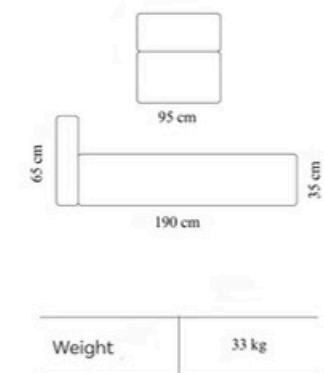

Explore the collection

Silky Round

Materials

Upholster: 100% Polypropylene
Filling: Upcycled quick dry foam

Silky Corner Seat

Materials

Upholster: 100% Polypropylene
Filling: Upcycled quick dry foam

Silky Square

Materials

Upholster: 100% Polypropylene
Filling: Upcycled quick dry foam

Silky Long Chair

Materials

Upholster: 100% Polypropylene
Filling: Upcycled quick dry foam

Silky Single Seat

Materials

Upholster: 100% Polypropylene
Filling: Upcycled quick dry foam

Silky Club Seat

Materials

Upholster: 100% Polypropylene
Filling: Upcycled quick dry foam