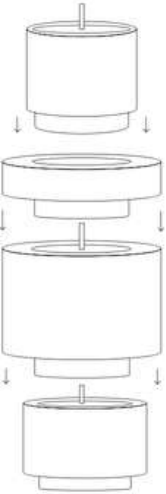

YELLOW & GREEN

EARTHY TONES

CANDL STACK 05

YELLOW

TURQUOISE

Approximate burn time of the complete set:
150 hours

11002
70 mm X 60 mm

11009 Holder
100 mm X 30 mm