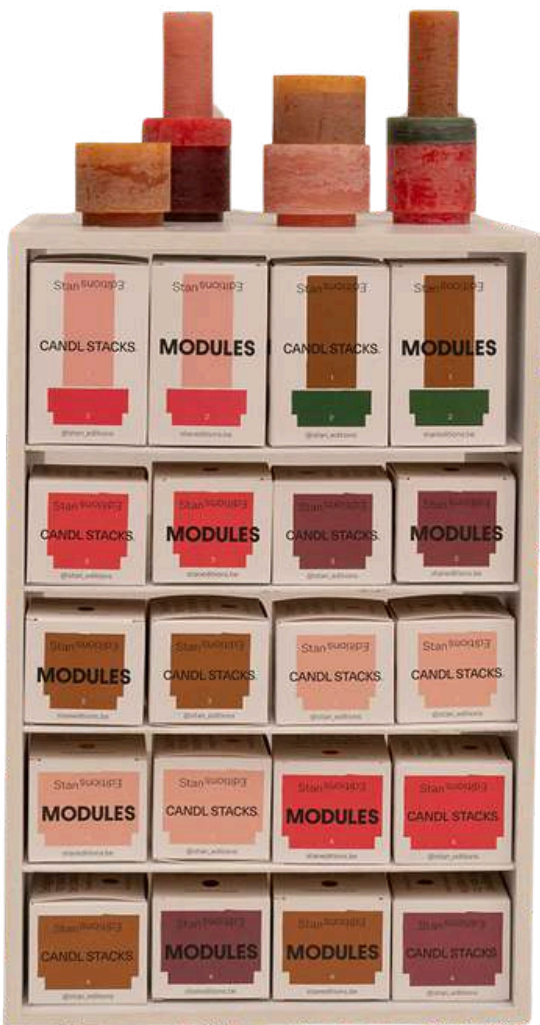

For easy in-store presentation, we offer a display that is not only practical but also attracts customers and explains the concept itself.

The display has 4 layers with 16 candles each and one layer with 12 candles, a total of 76 candles per display.

MODULES DISPLAY - Sand

total amount 76 candles

MODULES DISPLAY - Colorful

total amount 76 candles

MODULES DISPLAY - Earthy Tones

total amount 76 candles

MODULES DISPLAY - Warm Colors

total amount 76 candles