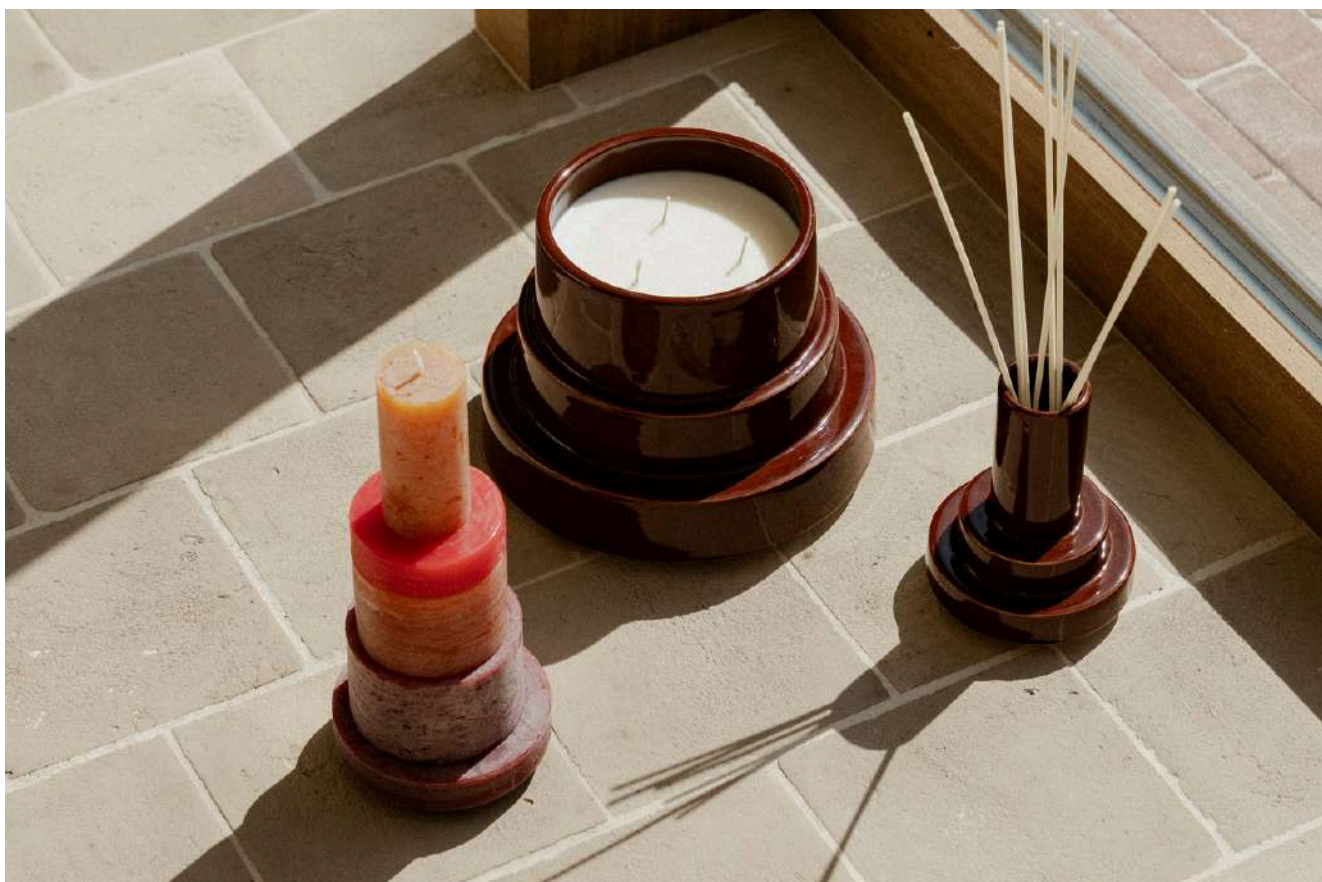

CERAMIC CANDLE Small

RRP: € 49

Off white