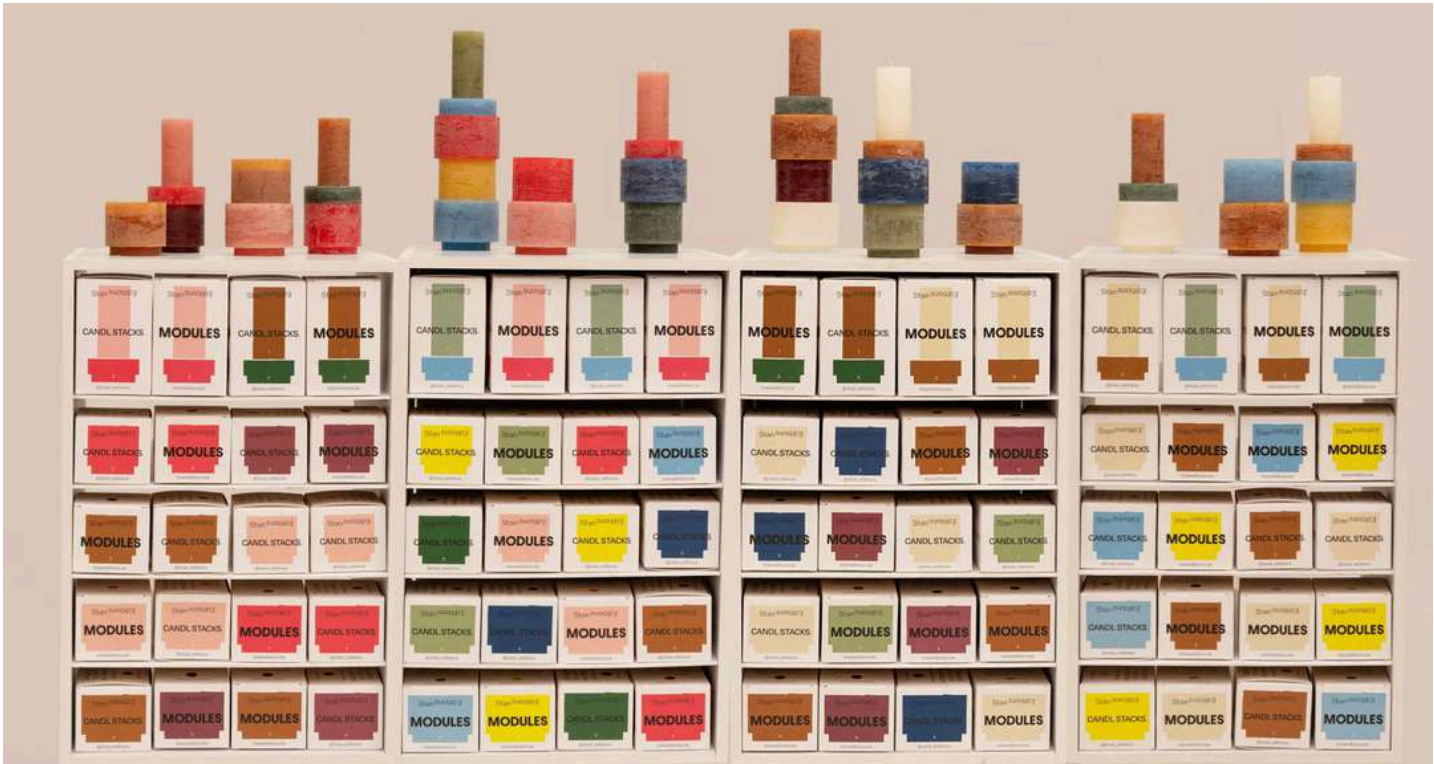

TURQUOISE

BURGUNDY

BLUE

LIGHT GREEN

YELLOW

BROWN

BEIGE

DISPLAYS

DISPLAYS

The Module Collection consists of individual candles in various sizes, packaged in colorful boxes.

It allows customers to create their own personal Candi Stack using different modules – the ultimate freedom for creativity.