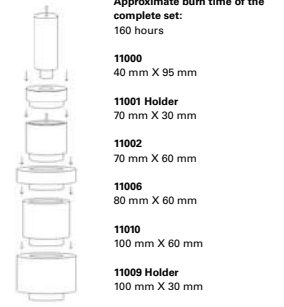

CANDL STACK 06

RRP: €62,50