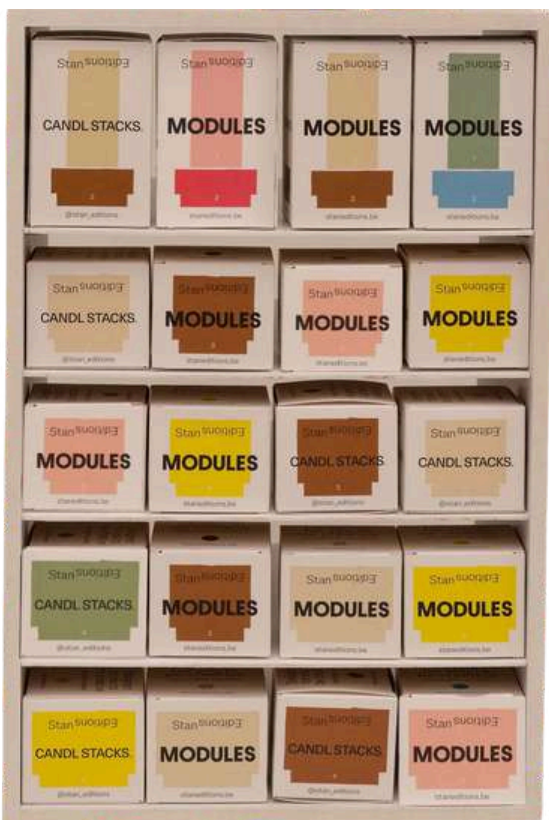

MODULES DISPLAY - Sand

total amount 76 candles