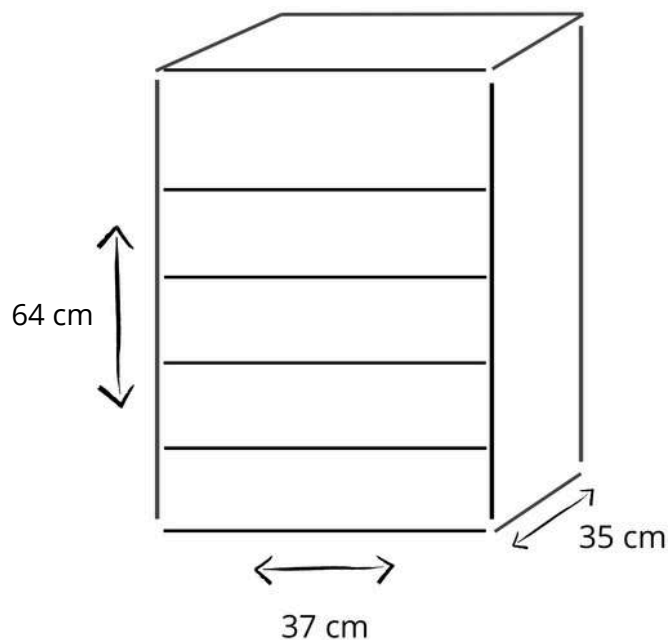

DISPLAYS

The Module Collection consists of individual candles in various sizes, packaged in colorful boxes.

It allows customers to create their own personal Candi Stack using different modules – the ultimate freedom for creativity.

For easy in-store presentation, we offer a display that is not only practical but also attracts customers and explains the concept itself.

The display has 4 layers with 16 candles each and one layer with 12 candles, a total of 76 candles per display.